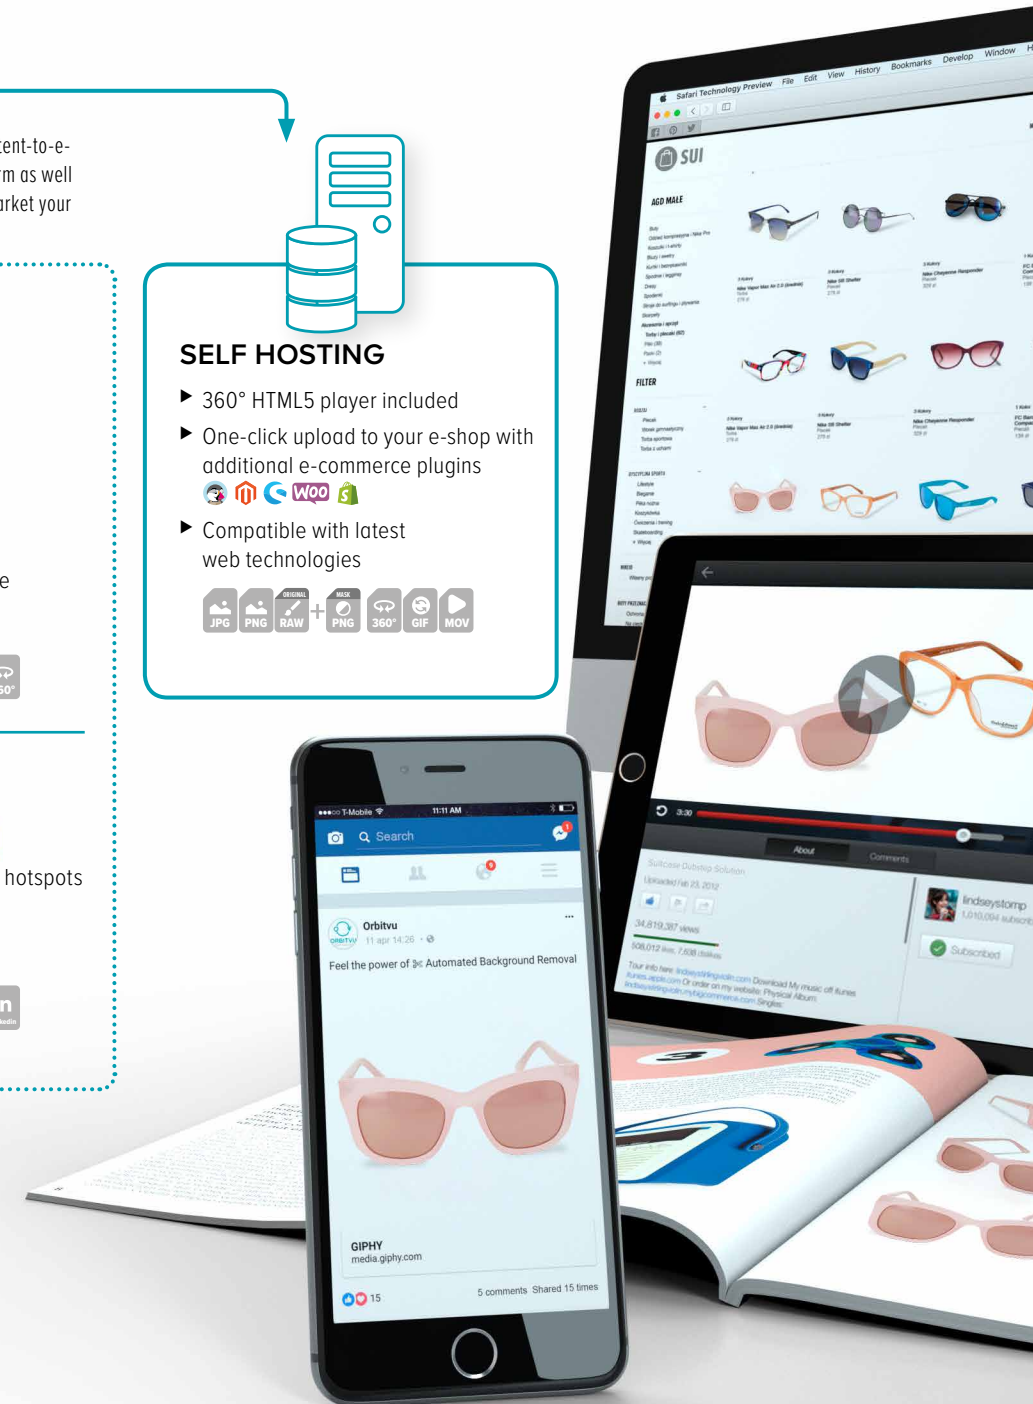

optional add-on

ORBITVUSUN is a digital content-to-e-commerce acceleration platform as well as a set of tools to help you market your product online

E-COMMERCE ACCELERATION CLOUD

- ▶ Easy integration & flexible hosting plans
- ▶ E-commerce plugins included
- ▶ Daily data backup of your images
- ▶ High availability (dual data replication)
- ▶ CDN - high-speed image delivery worldwide
- ▶ Always up-to-date software and plugins

SELF HOSTING

- ▶ 360° HTML5 player included
- ▶ One-click upload to your e-shop with additional e-commerce plugins
- ▶ Compatible with latest web technologies

ONLINE MARKETING TOOLS

- ▶ Social media integrations
- ▶ 360° Orbitour - interactive product tours & hotspots
- ▶ Built in QR-code generator
- ▶ Easy Copy & Paste embed codes