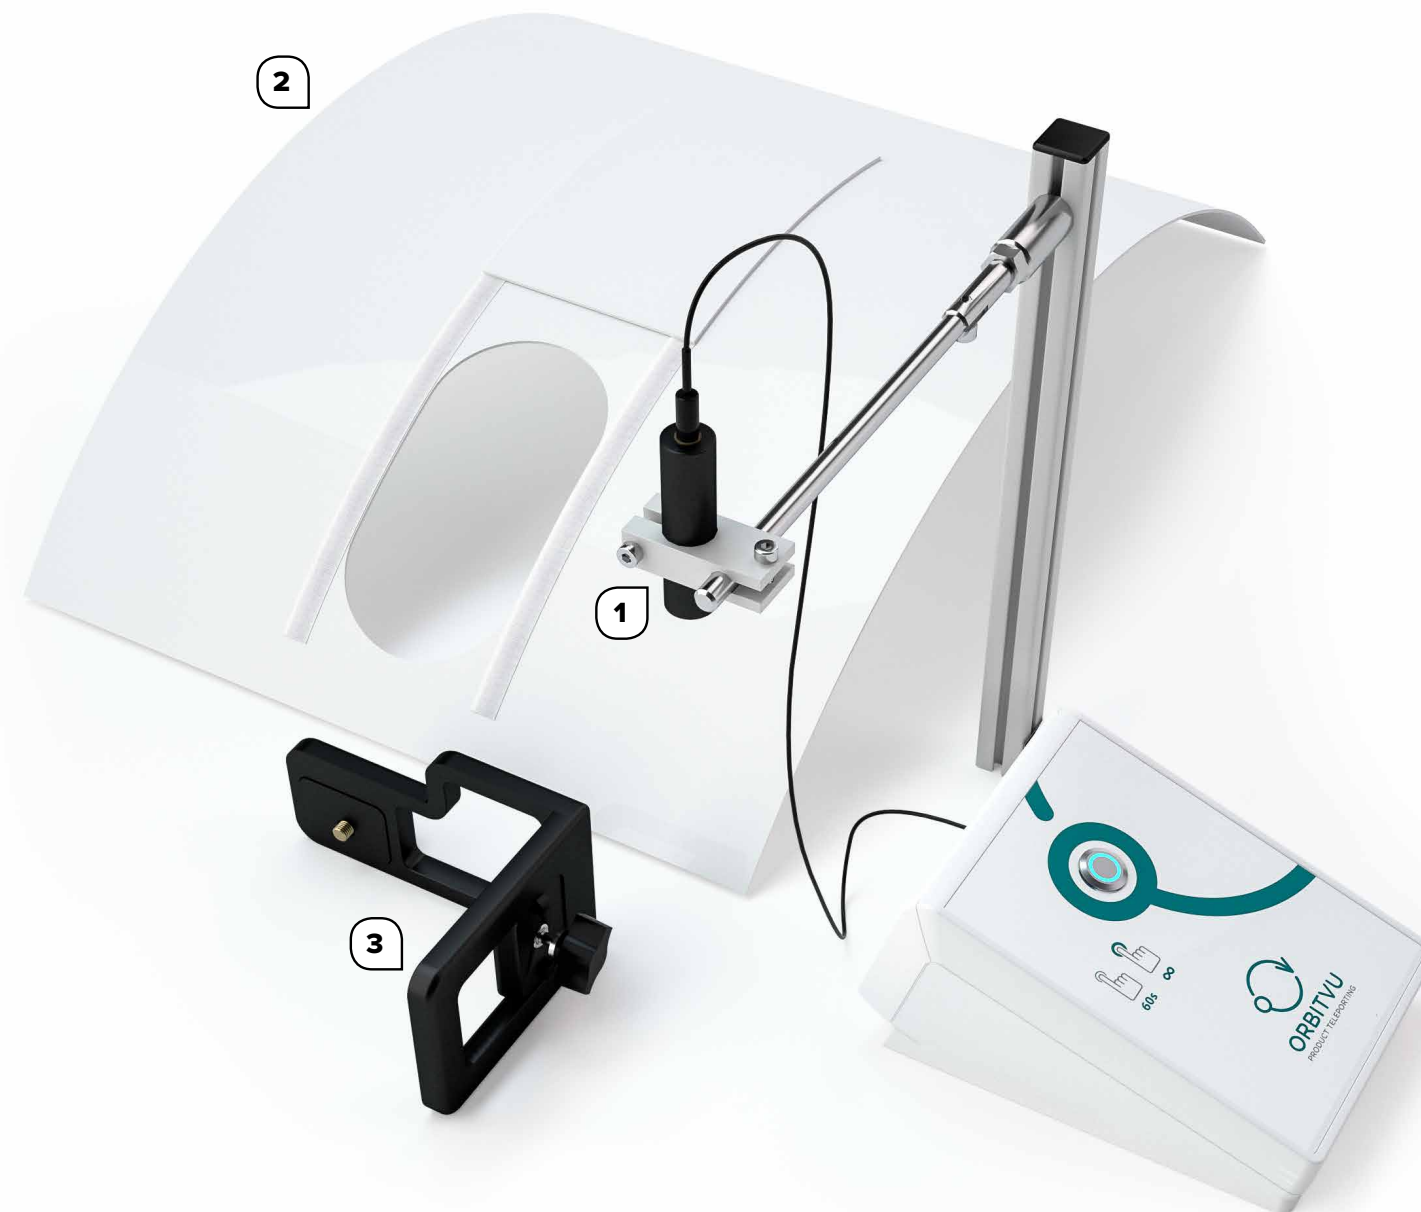

ORBITVU VIEWER SPECIFICATIONS

360° technology	HTML5 player
Deep zoom	unlimited zoom technology
Mobile ready	multi-touch gestures and responsive design
Instant spin technology	no wait time for 360° view to load
Compatibility	any web browser with HTML5 support

69 cm (27")

88 cm (35")

115 cm (45")

64 cm (25")

Weight net	60 kg (132,3 lb)
Max load	3 kg (6,6 lb)
Power supply	100-230VAC, max. 770W
Max. size of photographed object [W×H×D]	30×30×30 cm (12"×12"×12")

Specifications are subject to change without notice.

PC and camera are not included

Additional accessories

1. LASER POINTER [order code 232A1]

Laser pointer for easy object positioning. Displays two crossed lines in the middle of the turntable. Allows fast and easy product positioning. Recommended especially when shooting 360° images.